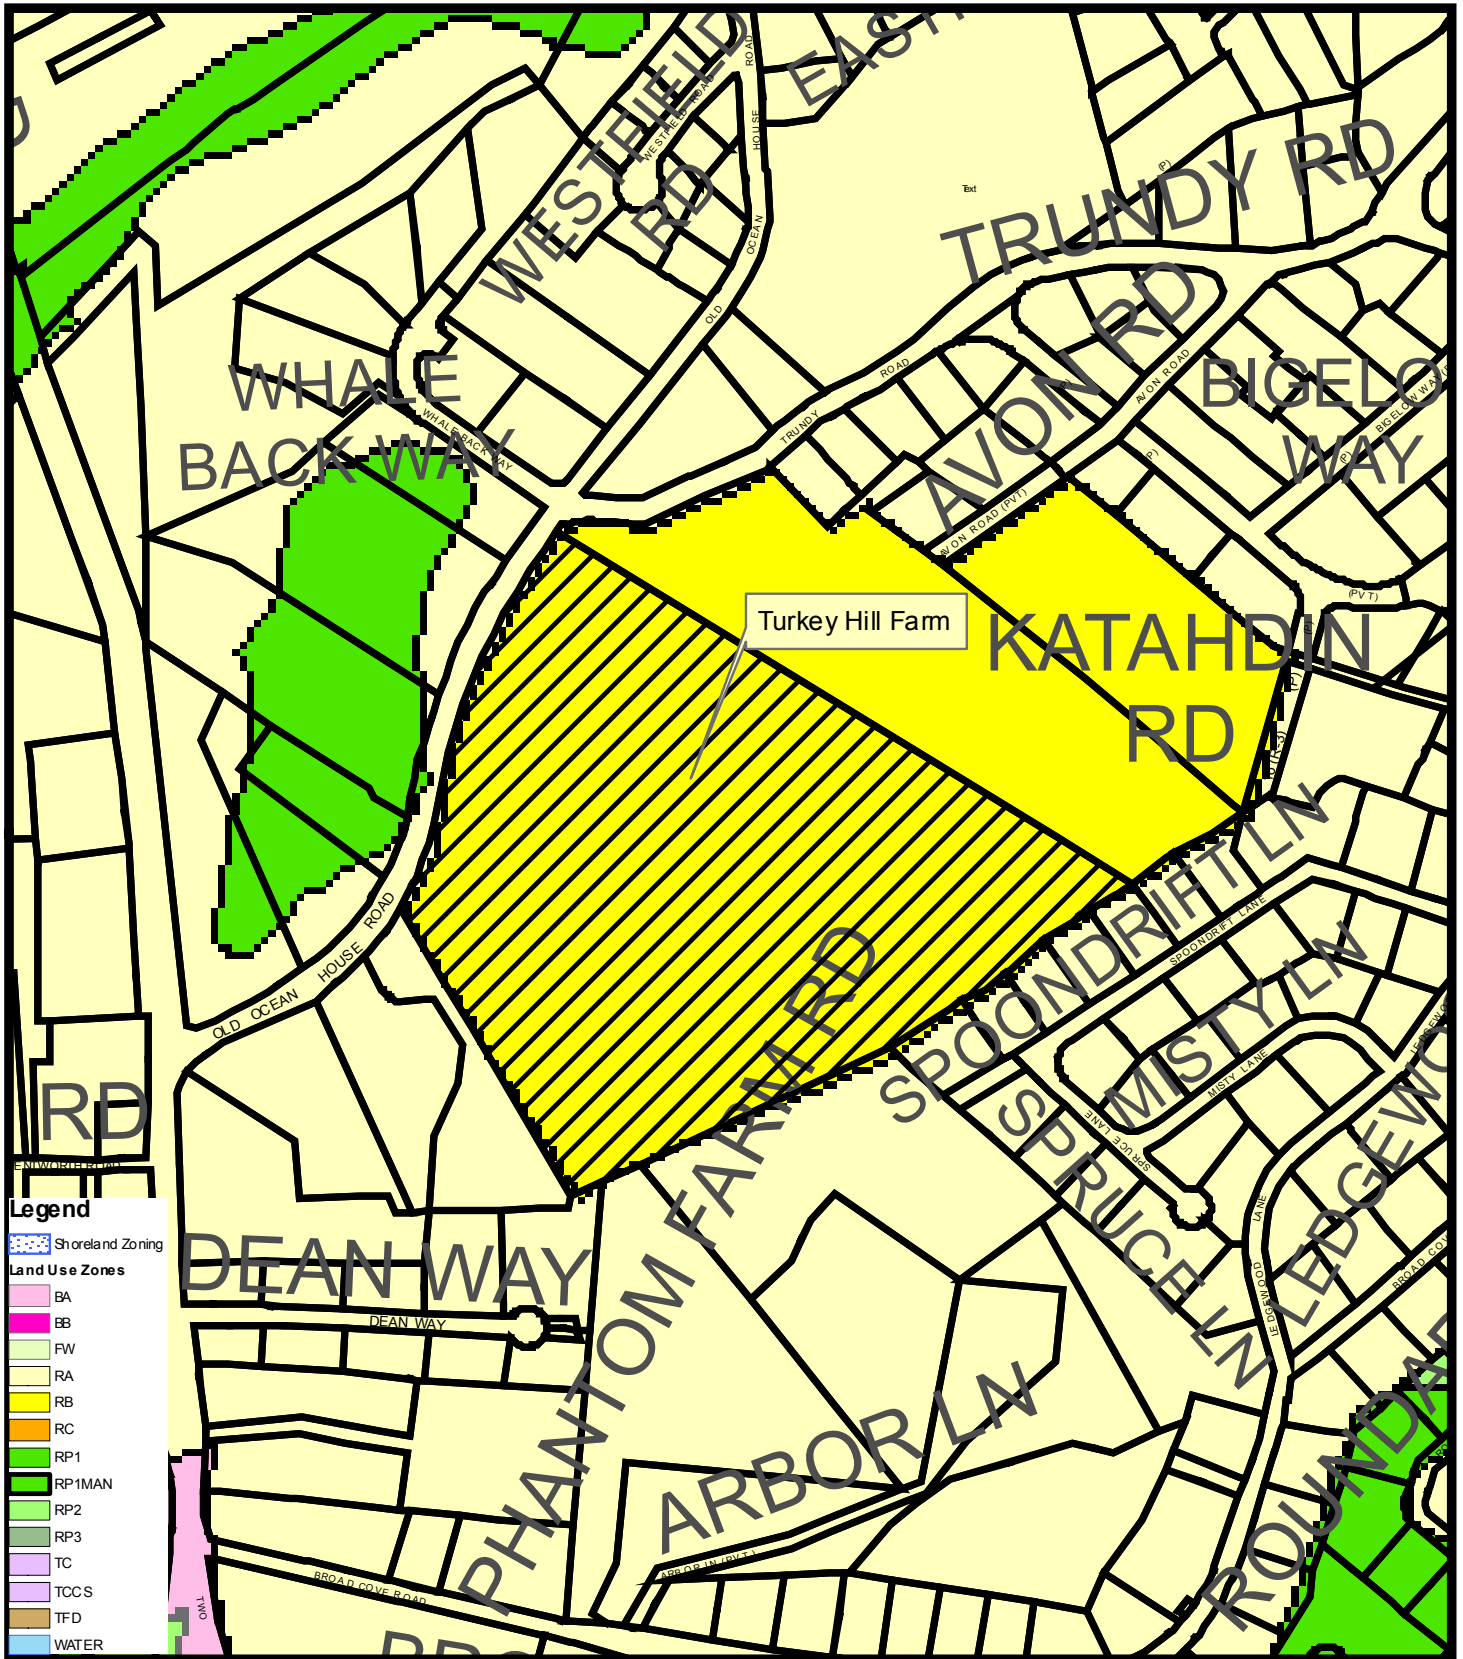

Turkey Hill Farm (120 Old Ocean House Rd) Area of Potential Rezoning from RB to RA

Legend

- Shoreland Zoning
- Land Use Zones
- BA
- BB
- FW
- RA
- RB
- RC
- RP1
- RP1MAN
- RP2
- RP3
- TC
- TCCS
- TFD
- WATER

Prepared by the Planning Office 9/22/2011

400 200 0 400 Feet